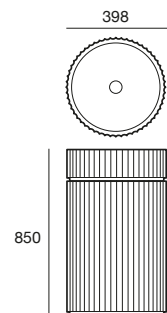

Available in all Meek finishes for concrete and wood.

Dimensions are approximate. Information provided is representative of the products available at the time of printing and subject to change without notice.