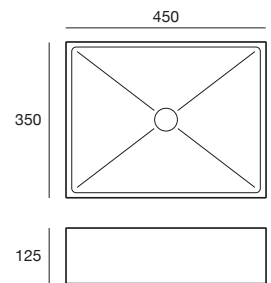

Round basin

- ECC concrete
- 380 x 125mm
- 40mm waste
- No overflow

\$999.00

\$999.00

Rectangular basin

- ECC concrete
- 450 x 350 x 125mm
- 40mm waste
- No overflow

\$999.00

\$999.00