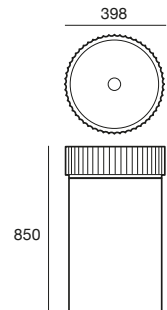

6

The Doric basins take a strong design cue from the ancient columns of Greece and Italy. Their fluted profile embodies the historic architectural significance of their material.

Doric rectangle basin

- ECC concrete
- 500 x 302 x 120mm
- 40mm waste
- No overflow

$1,199.00

Doric round basin

- ECC concrete
- 398 x 398 x 120mm
- 40mm waste
- No overflow

$1,199.00

Doric pedestal basin - concrete base

- ECC concrete
- 398 x 398 x 850mm
- 40mm waste
- No overflow

Available in all concrete finish combinations

$3,790.00

Doric pedestal basin - wood base

- Basin: ECC concrete
- 398 x 398 x 850mm
- 40mm waste
- No overflow

Available in all concrete and wood finish combinations

$7,900.00

Available in all Meek finishes for concrete and wood.

Dimensions are approximate. Information provided is representative of the products available at the time of printing and subject to change without notice.