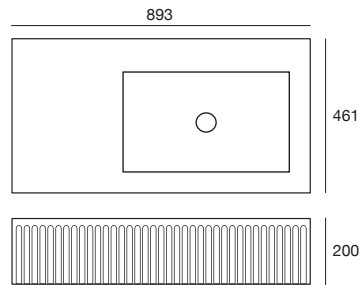

\$2,450.00

750 Doric Vanity

- ECC concrete
- 749 x 461 x 200mm
- Suit 40mm waste
- No overflow
- Sink left, right or centre
- Room for tap mounting

\$2,975.00

900 Doric Vanity

- ECC concrete
- 893 x 461 x 200mm
- Suit 40mm waste
- No overflow
- Sink left, right or centre
- Room for tap mounting