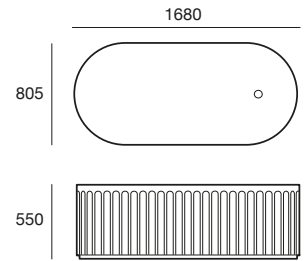

Available in all Meek finishes
for concrete.

Dimensions are approximate. Information provided is representative of the products available at the time of printing and subject to change without notice.