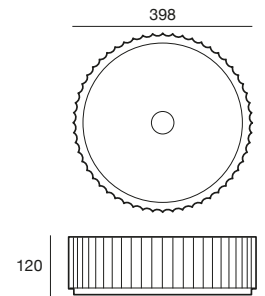

- ECC concrete
- 500 x 302 x 120mm
- 40mm waste
- No overflow

\$1,199.00

Doric round basin

- ECC concrete
- 398 x 398 x 120mm
- 40mm waste
- No overflow

\$1,199.00

Doric pedestal basin - concrete base

- ECC concrete
- 398 x 398 x 850mm
- 40mm waste
- No overflow