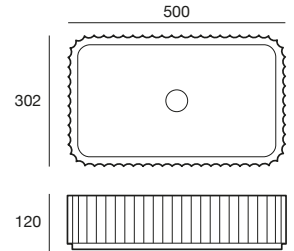

6

The Doric basins take a strong design cue from the ancient columns of Greece and Italy. Their fluted profile embodies the historic architectural significance of their material.

Doric rectangle basin

- ECC concrete
- 500 x 302 x 120mm
- 40mm waste
- No overflow

$1,199.00

Doric round basin

- ECC concrete
- 398 x 398 x 120mm
- 40mm waste
- No overflow

$1,199.00

Doric pedestal basin - concrete base

- ECC concrete
- 398 x 398 x 850mm
- 40mm waste
- No overflow

Available in all concrete finish combinations

$3,790.00

Doric pedestal basin - wood base

- Basin: ECC concrete
- 398 x 398 x 850mm
- 40mm waste
- No overflow

Available in all concrete and wood finish combinations

$7,900.00

Available in all Meek finishes for concrete and wood.

Dimensions are approximate. Information provided is representative of the products available at the time of printing and subject to change without notice.