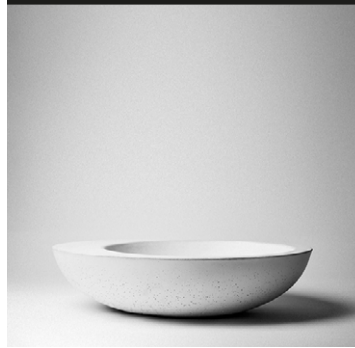

4

Concrete is the body and soul of Intra; an ode to the simplicity and strength of its material. The solid ovoid form and refined finish naturally place Intra centre stage.

Intra basin

- ECC concrete
- 546 x 410 x 134mm
- 40mm waste
- No overflow
- 25kg approximately

$1,199.00