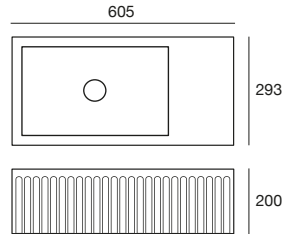

The Doric Wallhung vanity range features a fluted body design. Available in Off White, Mid Grey and Charcoal Black.

600 Doric Vanity

- ECC concrete
- 605 x 293 x 200mm
- Suit 40mm waste
- No overflow
- Sink left or right