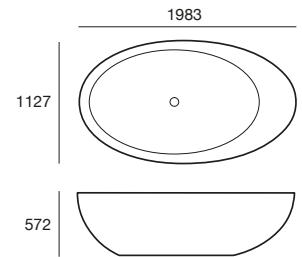

Intra basin

- ECC concrete
- 546 x 410 x 134mm
- 40mm waste
- No overflow
- 25kg approximately

\$1,199.00

Intra bath

- ECC concrete
- 1983 x 1127 x 572mm
- 40mm waste
- No overflow
- 750kg approximately

\$12,900.00