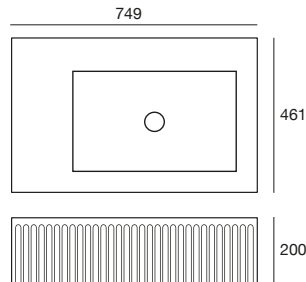

750 Doric Vanity

- ECC concrete
- 749 x 461 x 200mm
- Suit 40mm waste
- No overflow
- Sink left, right or centre
- Room for tap mounting

$2,975.00

900 Doric Vanity

- ECC concrete
- 893 x 461 x 200mm
- Suit 40mm waste
- No overflow
- Sink left, right or centre
- Room for tap mounting