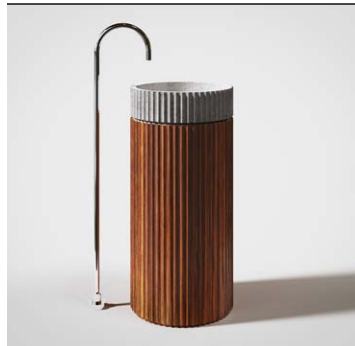

Available in all concrete finish combinations

\$3,790.00

Doric pedestal basin - wood base

- Basin: ECC concrete
- 398 x 398 x 850mm
- 40mm waste
- No overflow

Available in all concrete and wood finish combinations

\$7,900.00

Available in all Meek finishes for concrete and wood.

Dimensions are approximate. Information provided is representative of the products available at the time of printing and subject to change without notice.