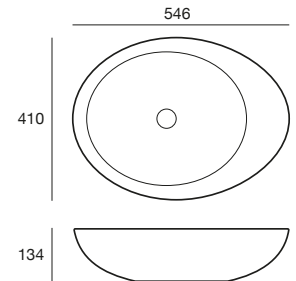

Intra basin

- ECC concrete
- 546 x 410 x 134mm
- 40mm waste
- No overflow
- 25kg approximately

\$1,199.00

Intra bath

- ECC concrete
- 1983 x 1127 x 572mm
- 40mm waste
- No overflow
- 750kg approximately

\$12,900.00