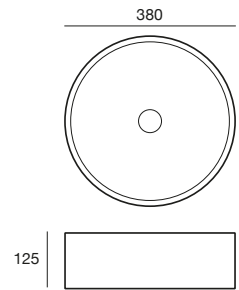

Round basin

- ECC concrete
- 380 x 125mm
- 40mm waste
- No overflow

\$999.00

\$999.00

Rectangular basin

- ECC concrete
- 450 x 350 x 125mm
- 40mm waste
- No overflow

\$999.00

\$999.00