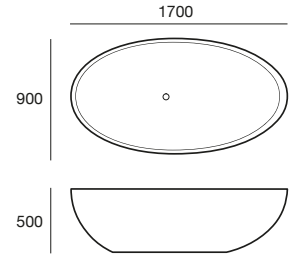

Available in all Meek finishes for concrete.

Dimensions are approximate. Information provided is representative of the products available at the time of printing and subject to change without notice.

INTRA II

5

Intra bath II:
a lighter, more compact Intra.

Intra bath II

- ECC concrete
- 1700 x 900 x 500mm
- 40mm waste
- No overflow
- 200kg approximately

\$9,900.00

Available in all Meek finishes
for concrete.

Dimensions are approximate. Information provided is
representative of the products available at the time of
printing and subject to change without notice.