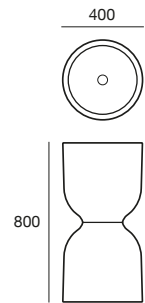

Available in all Meek finishes for concrete and wood.

Dimensions are approximate. Information provided is representative of the products available at the time of printing and subject to change without notice.