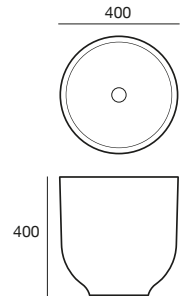

Argil tall basin

- ECC concrete
- 400 x 400 x 400mm
- 40mm waste
- No overflow

\$1,549.00

Argil pedestal basin

- ECC concrete
- 400 x 400 x 800mm
- 40mm waste
- No overflow

Available in all concrete/concrete and concrete basin/wood pedestal finish combinations