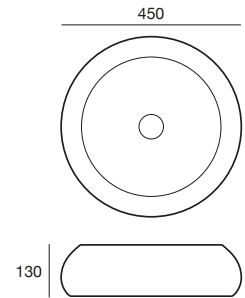

3

A rounded and well proportioned form. Its sensual and generous shape makes Zaftig pleasing to touch. A contemporary design that is modest and pared back.

Zaftig basin

- ECC concrete
- 450 x 450 x 130mm
- 40mm waste
- No overflow

$1,199.00

Zaftig pedestal basin

- ECC concrete
- Solid oak base
- 450 x 450 x 850mm
- 40mm waste
- No overflow

Available in all concrete and wood finish combinations

w/ oak base $6,500.00

Available in all Meek finishes for concrete.

Dimensions are approximate. Information provided is representative of the products available at the time of printing and subject to change without notice.