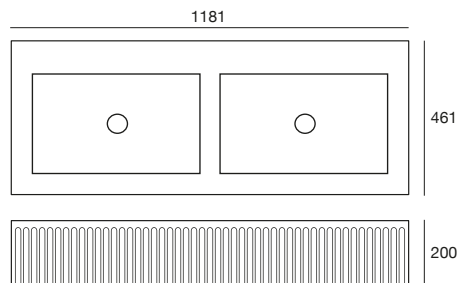

1200 Doric Vanity

- ECC concrete
- 1181 x 461 x 200mm
- Suit 40mm waste
- No overflow
- Sink left, right, centre or double
- Room for tap mounting