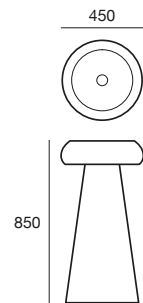

\$1,199.00

Zaftig pedestal basin

- ECC concrete
- Solid oak base
- 450 x 450 x 850mm
- 40mm waste
- No overflow

Available in all concrete and wood finish combinations

w/ oak base \$6,500.00

Available in all Meek finishes for concrete.